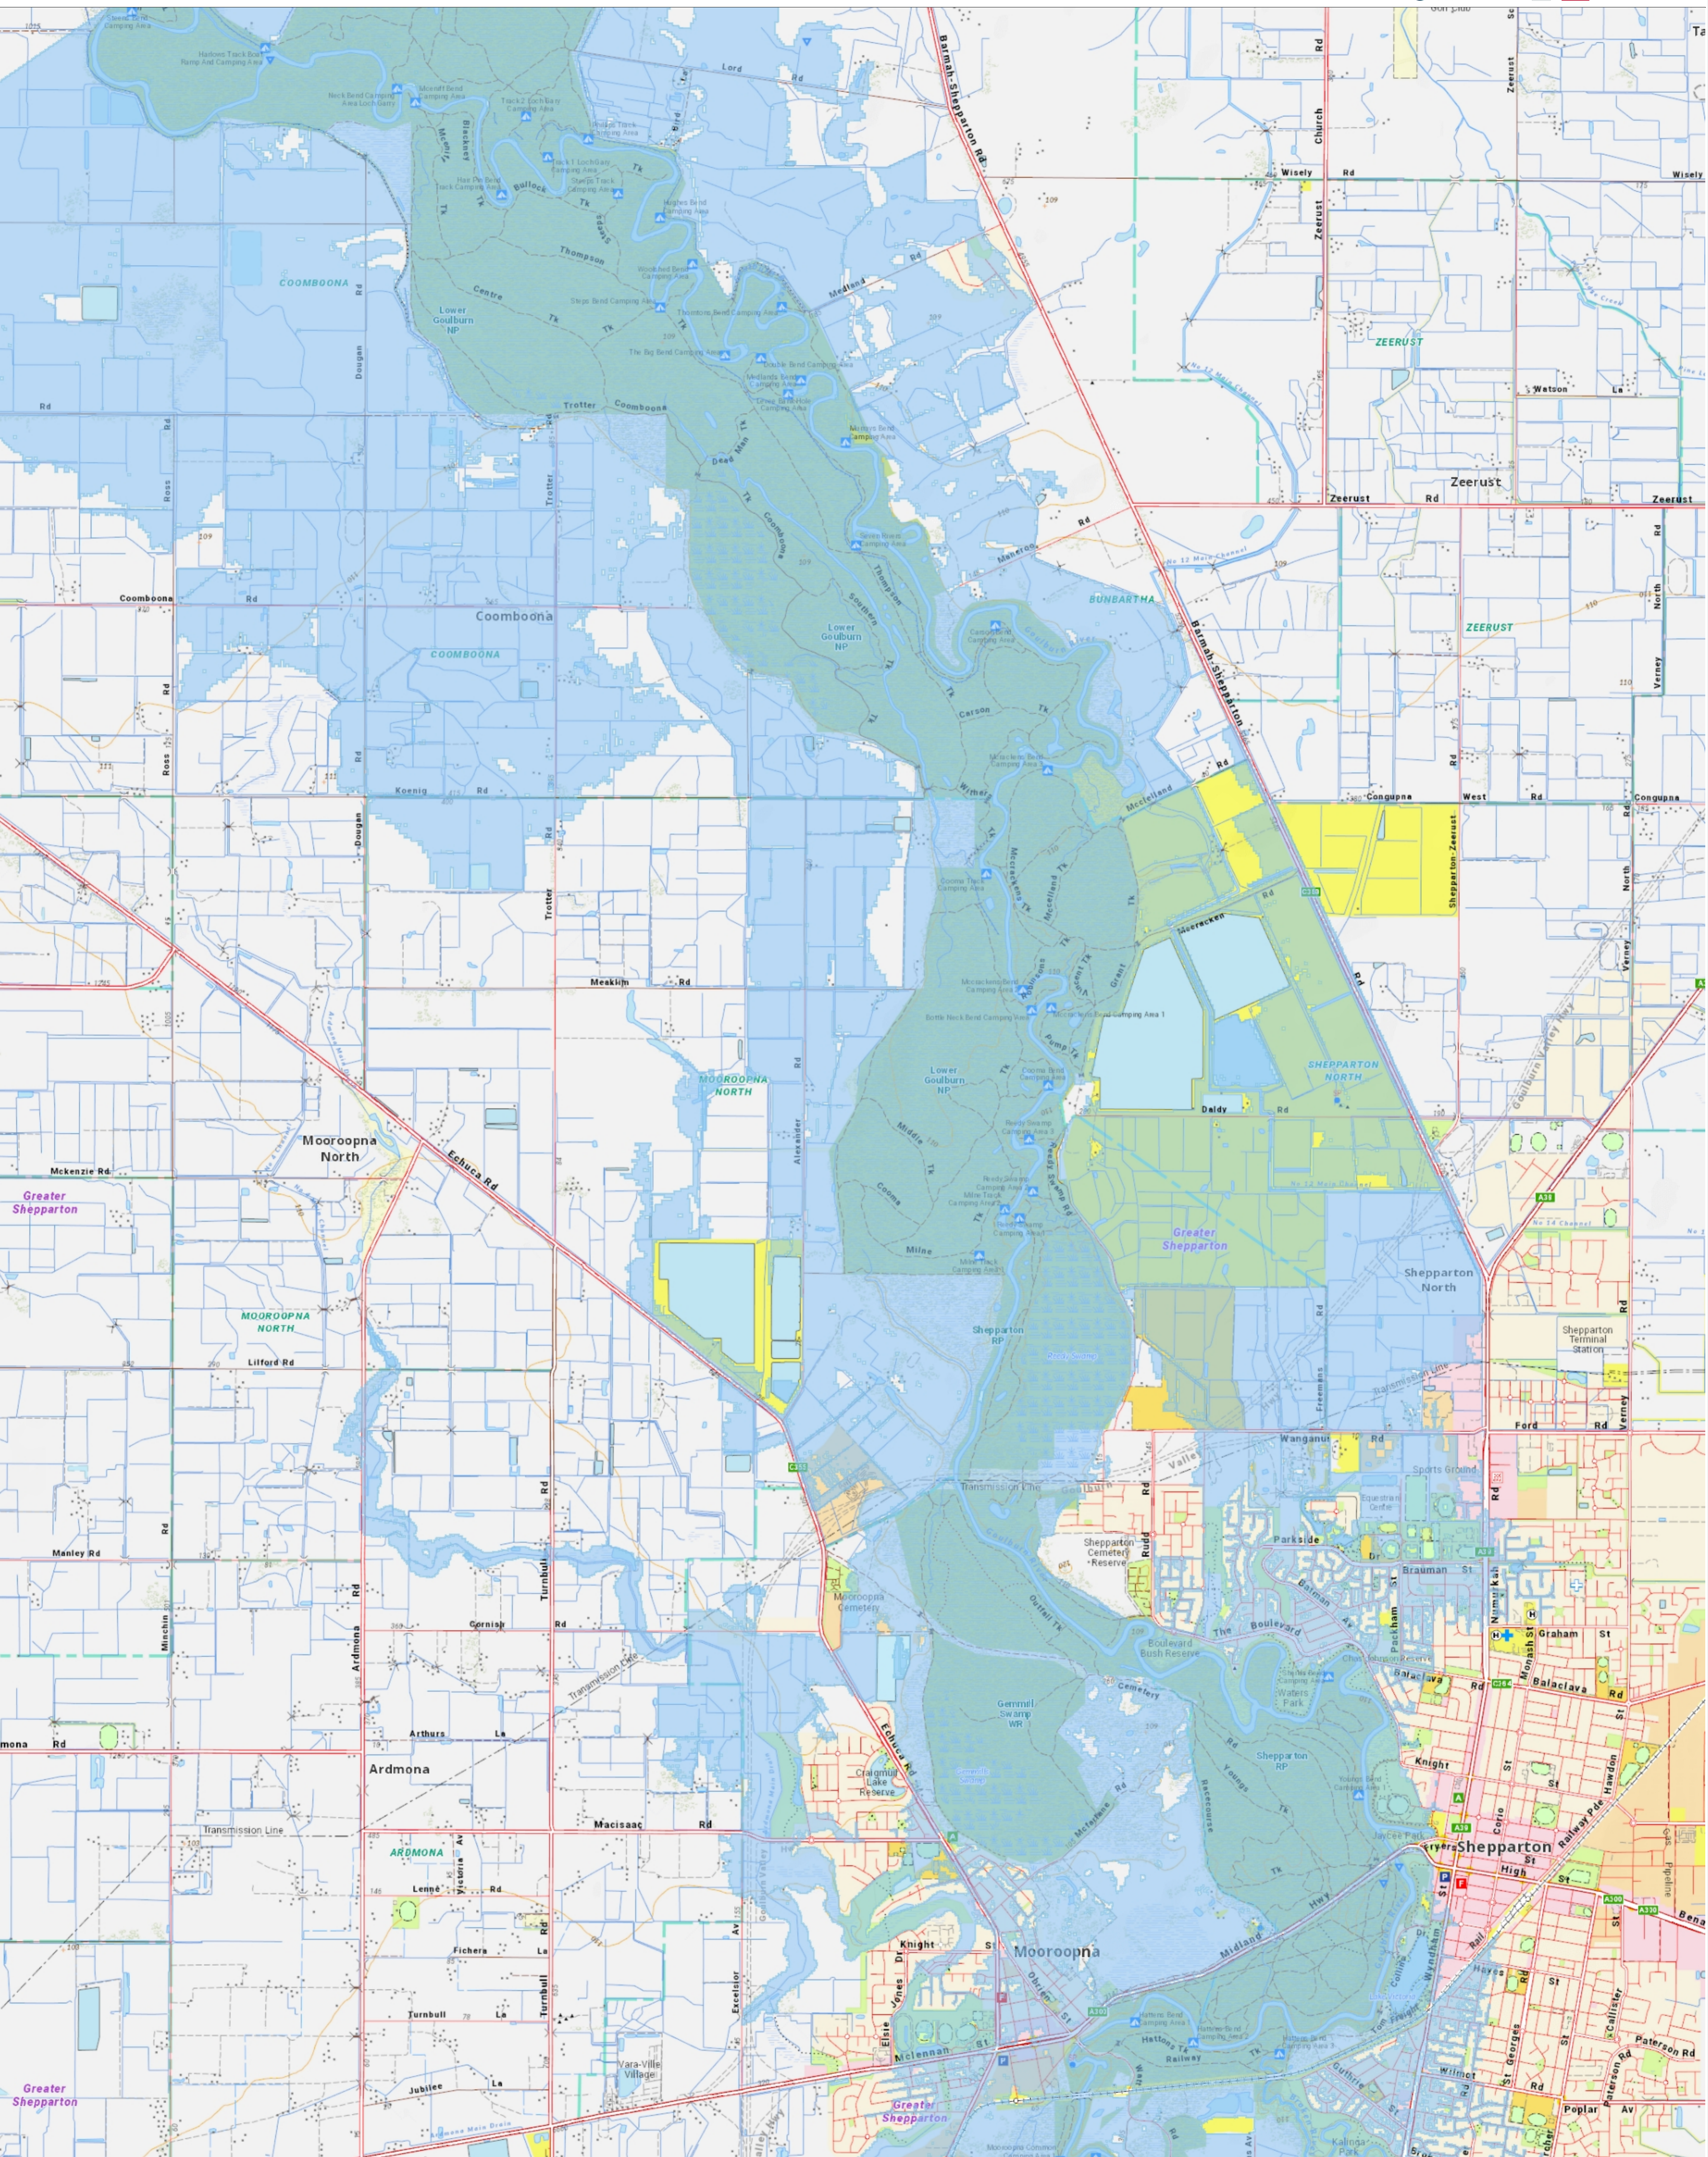

Shepparton Flood Area Prediction @ Goulburn River 12.1m

**Legend**

- Predicted Flood Extent

Disclaimer: This map is a snapshot generated from Victorian Government data. This material may be of assistance to you but the State of Victoria does not guarantee that the publication is without flaw of any kind or is wholly appropriate for your particular purposes and therefore disclaims all liability for error, loss or damage which may arise from reliance upon it. All persons accessing this information should make appropriate enquiries to assess the currency of the data.