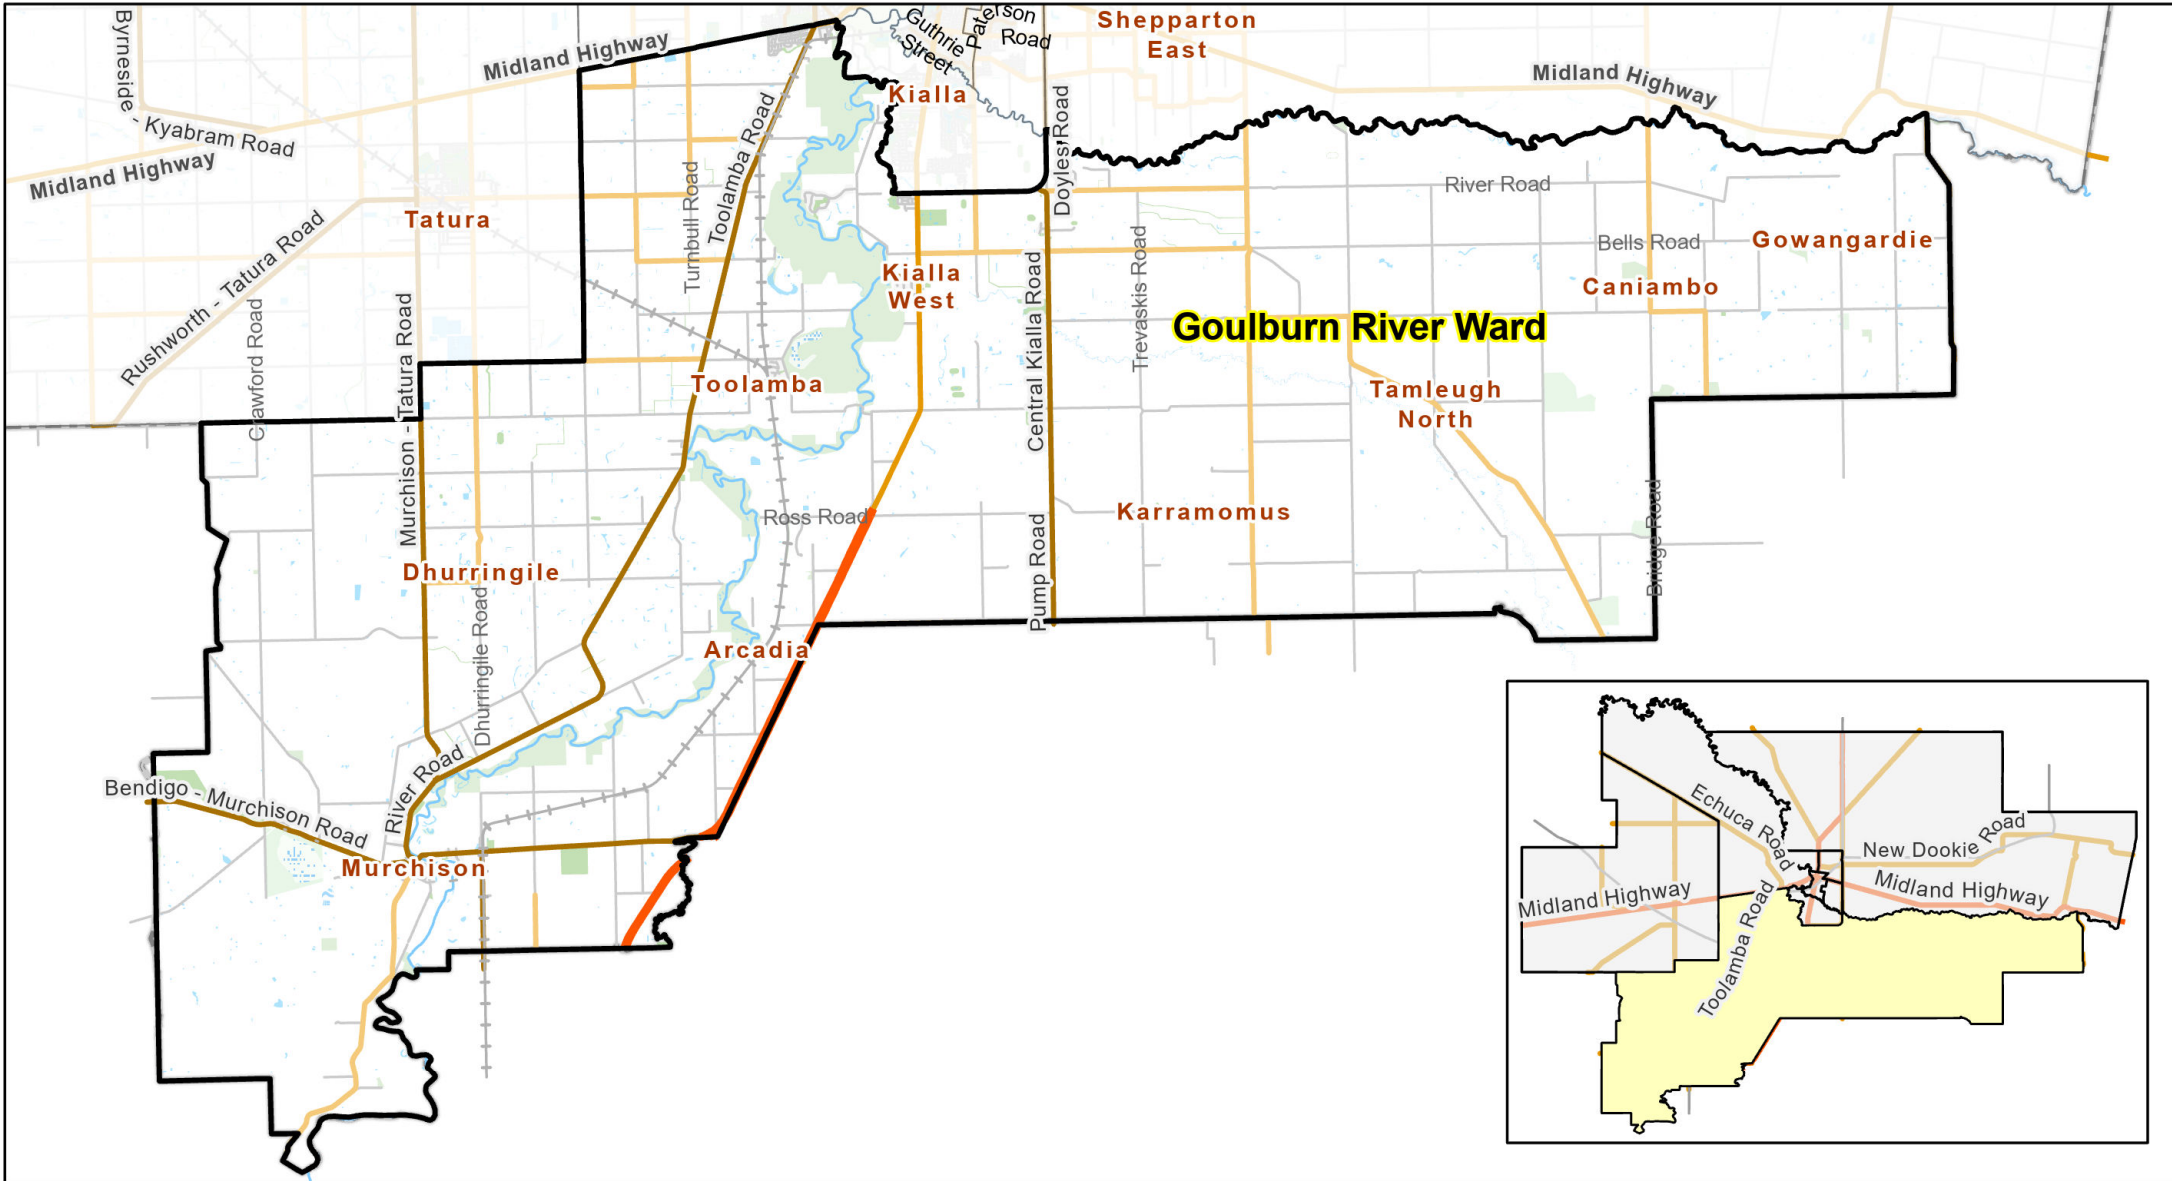

# Electoral Wards - Greater Shepparton

## Goulburn River Ward

© 2024 Greater Shepparton City Council  
 The concepts and information contained in this document are the copyright of the Greater Shepparton City Council. Use or copying of the document in whole or in part without the written permission of the Greater Shepparton City Council constitutes an infringement of copyright. Greater Shepparton City Council does not warrant that this map is definitive nor free of error and does not accept liability for any loss caused or arising from reliance upon information provided herein.

Scale @ A4: 1:225,000

Map