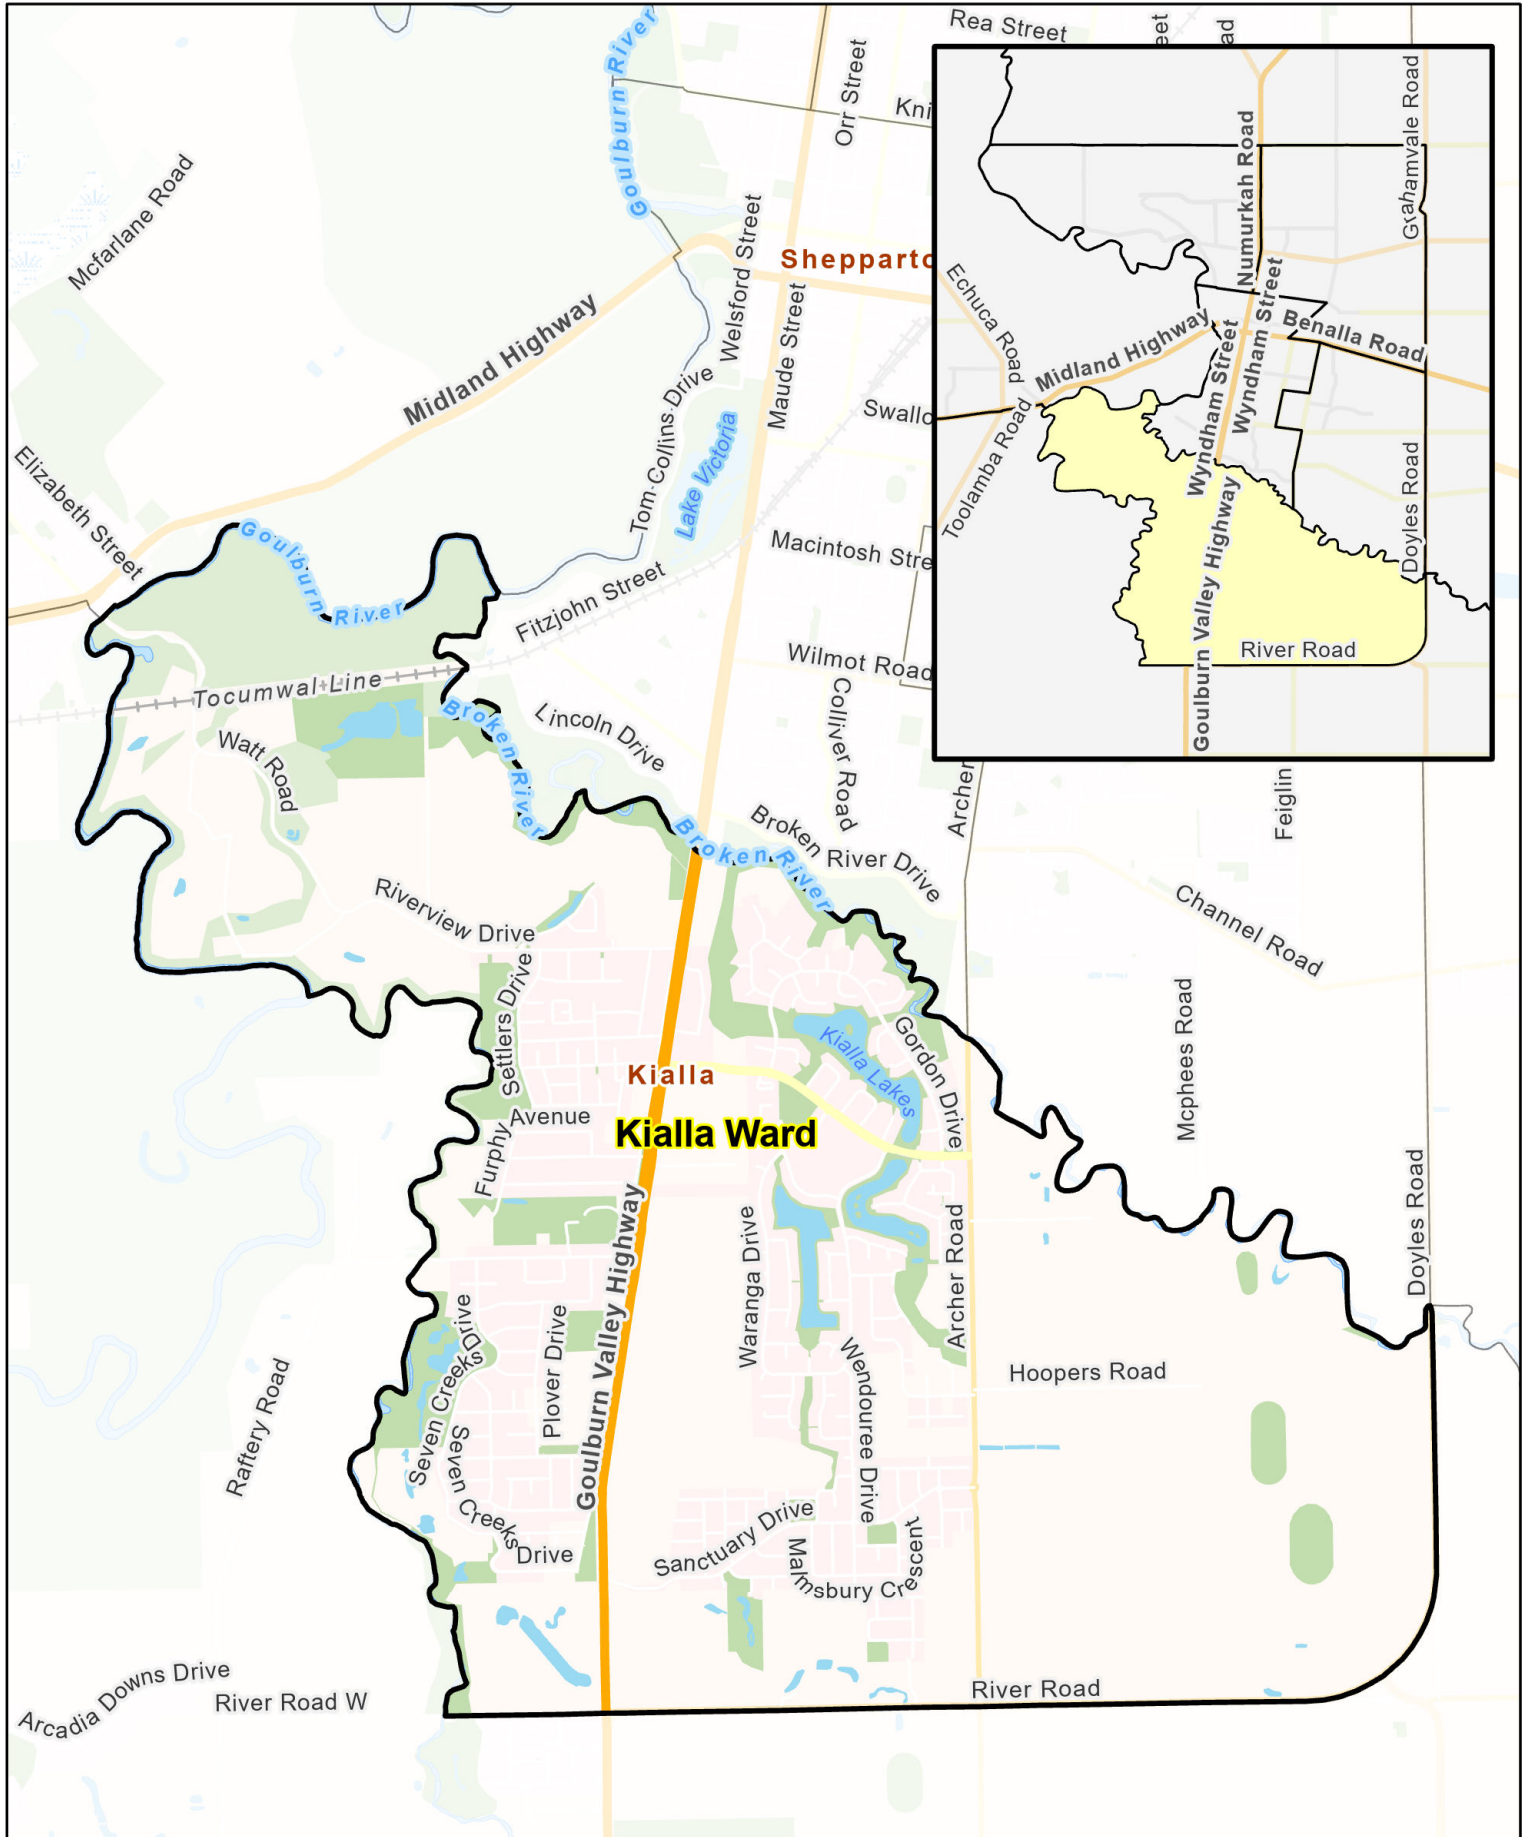

Electoral Wards - Greater Shepparton

Kialla Ward

© 2024 Greater Shepparton City Council
The concepts and information contained in this document are the copyright of the Greater Shepparton City Council. Use or copying of the document in whole or in part without the written permission of the Greater Shepparton City Council constitutes an infringement of copyright. Greater Shepparton City Council does not warrant that this map is definitive nor free of error and does not accept liability for any loss caused or arising from reliance upon information provided herein.

Map