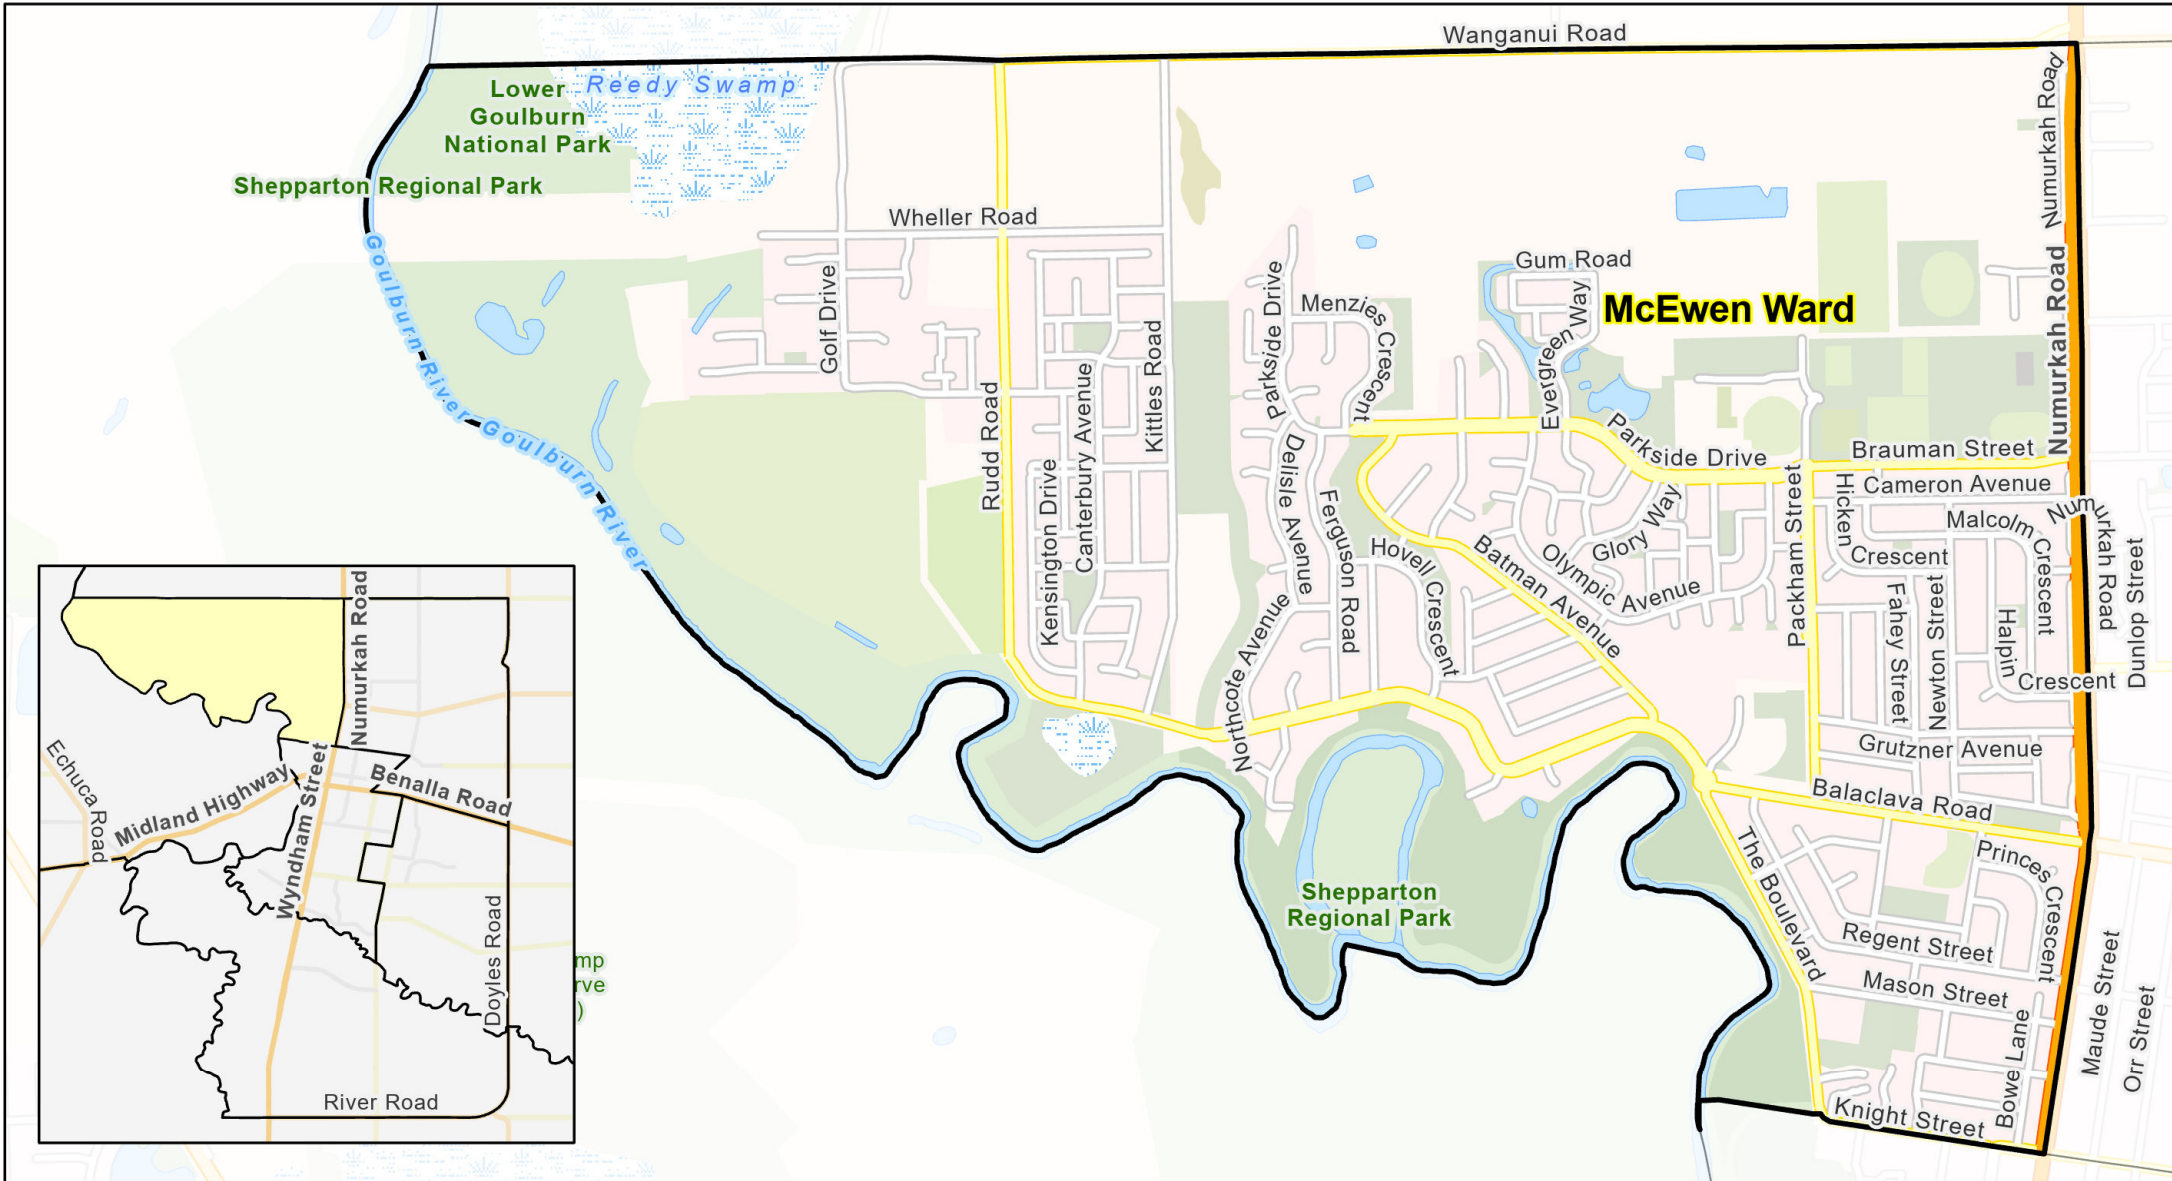

Electoral Wards - Greater Shepparton

McEwen Ward

© 2024 Greater Shepparton City Council
The concepts and information contained in this document are the copyright of the Greater Shepparton City Council. Use or copying of the document in whole or in part without the written permission of the Greater Shepparton City Council constitutes an infringement of copyright. Greater Shepparton City Council does not warrant that this map is definitive nor free of error and does not accept liability for any loss caused or arising from reliance upon information provided herein.

Map