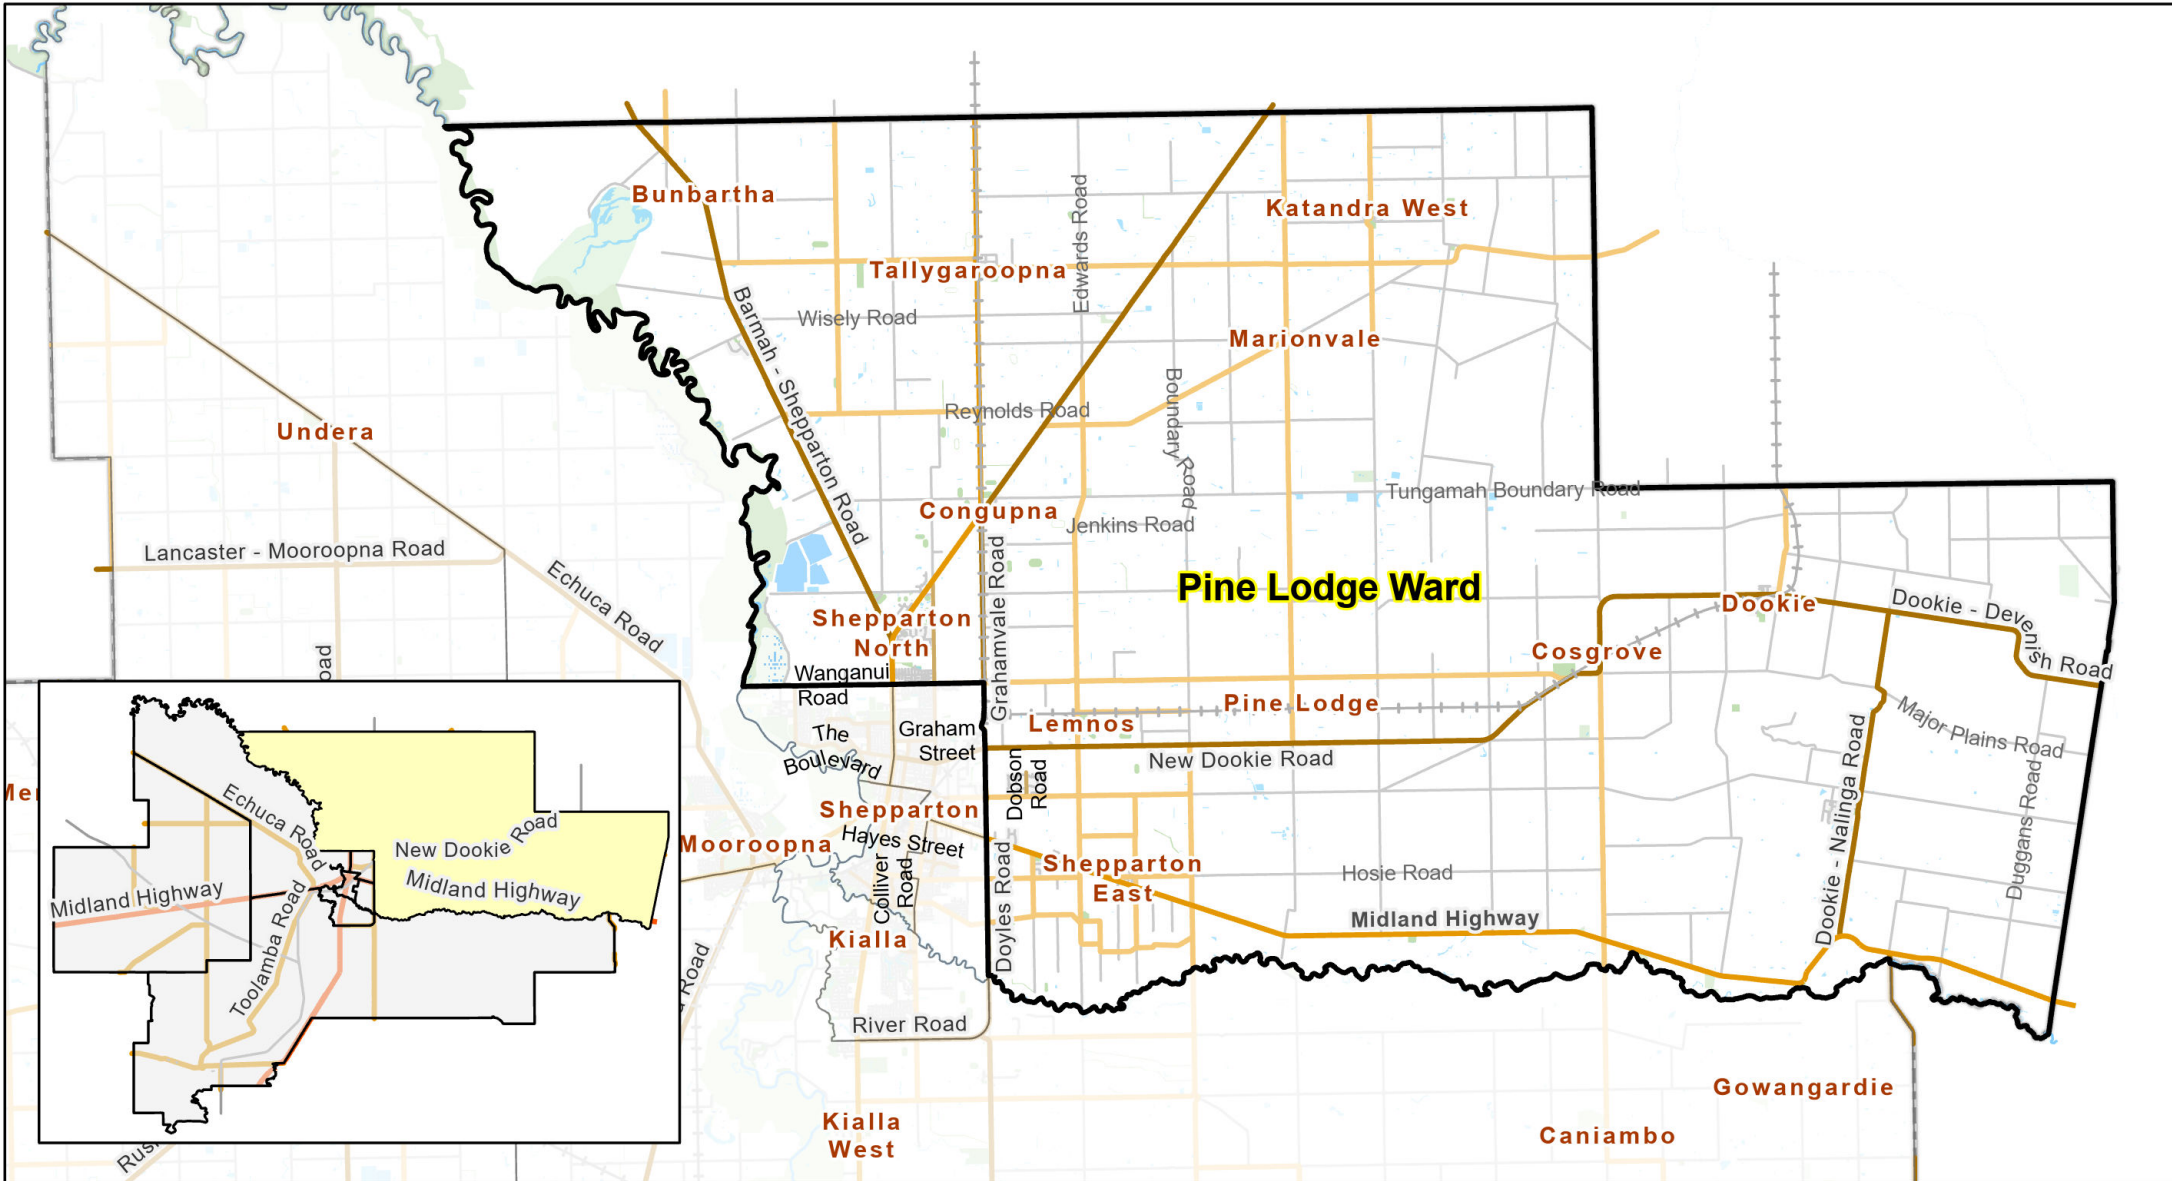

Electoral Wards - Greater Shepparton

Pine Lodge Ward

© 2024 Greater Shepparton City Council
The concepts and information contained in this document are the copyright of the Greater Shepparton City Council. Use or copying of the document in whole or in part without the written permission of the Greater Shepparton City Council constitutes an infringement of copyright. Greater Shepparton City Council does not warrant that this map is definitive nor free of error and does not accept liability for any loss caused or arising from reliance upon information provided herein.

Scale @ A4: 1:220,000

Map