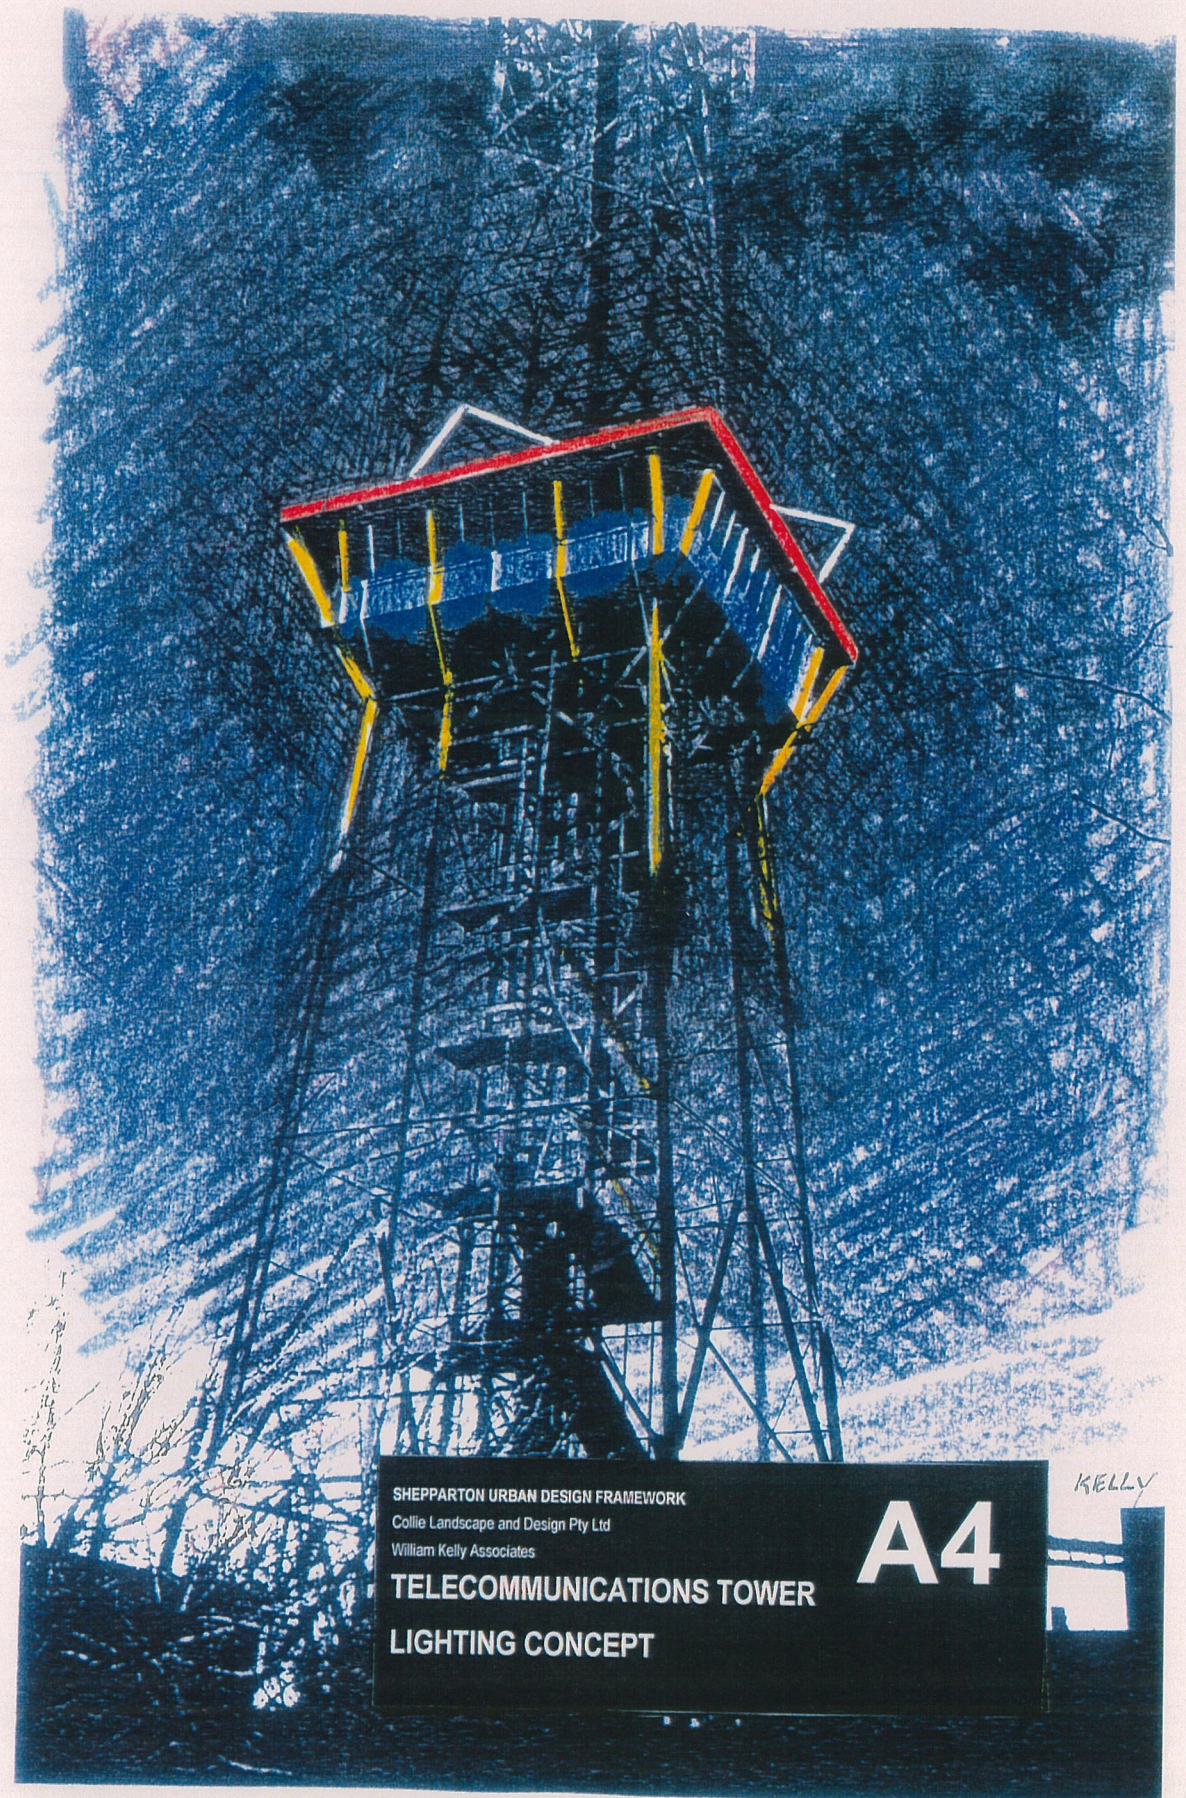

**WATERWORKS TRUST BUILDING  
LIGHTING CONCEPT**

**A2**

ART INTERPRETIVE  
PAINT DETAILS TO  
HIGHLIGHT VIEWER  
PLATFORM

KELLY

SHEPPARTON URBAN DESIGN FRAMEWORK  
Collie Landscape and Design Pty Ltd  
William Kelly Associates

**TELECOMMUNICATIONS TOWER  
PAINT DETAILING CONCEPT**

**A3**

ART INTERPRETIVE LIGHTING  
NIGHT ILLUMINATION VIEWER PLATFORM

SHEPPARTON URBAN DESIGN FRAMEWORK  
Collie Landscape and Design Pty Ltd  
William Kelly Associates

TELECOMMUNICATIONS TOWER  
LIGHTING CONCEPT

A4

KELLY